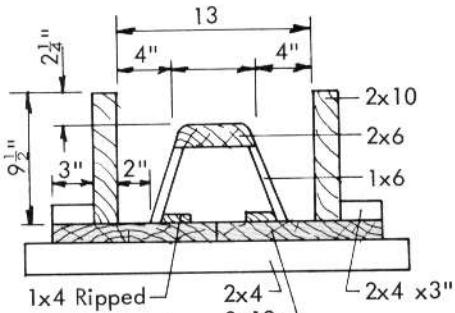

FEED CART

10 Bu

Corner Detail

Alternate

Mount Wheels & Casters On 2" Plank

CONCRETE TROUGH

Section Thru Form

Form Detail