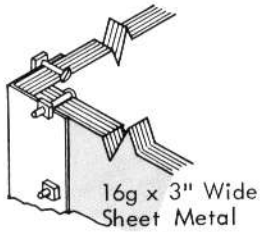

FEED CART

10 Bu

Corner Detail

Alternate

Mount Wheels & Casters On 2" Plank

CONCRETE TROUGH

Section Thru Form

Form Detail