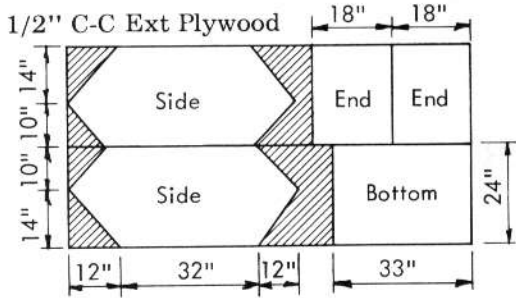

FEED CART

10 Bu

Corner Detail

Alternate

Mount Wheels & Casters On 2" Plank

CONCRETE TROUGH

Section Thru Form

Form Detail